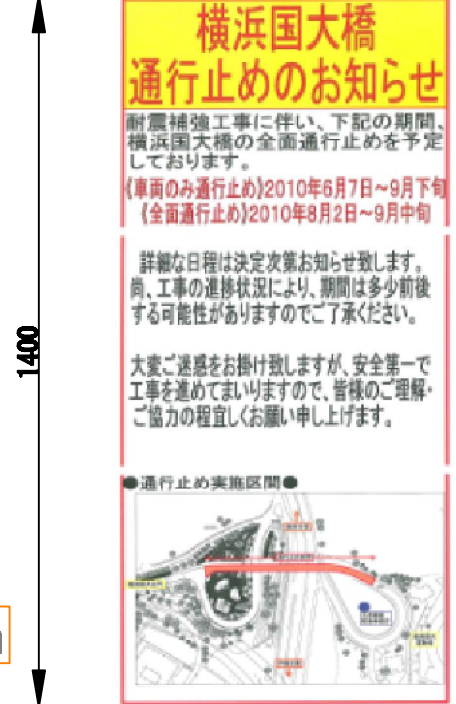

To Tokyo Area

Route to Exit

Pedestrian Overpass

Main Gate

Route to Enter

To Totsuka Area

Work Office

Closed Zone

Route for Pedestrian

Explanatory notes
 ①~④ Notice Board
 ⑤~⑥ Roadblock

550

1400

Image of Notice Board

Image of Roadblock